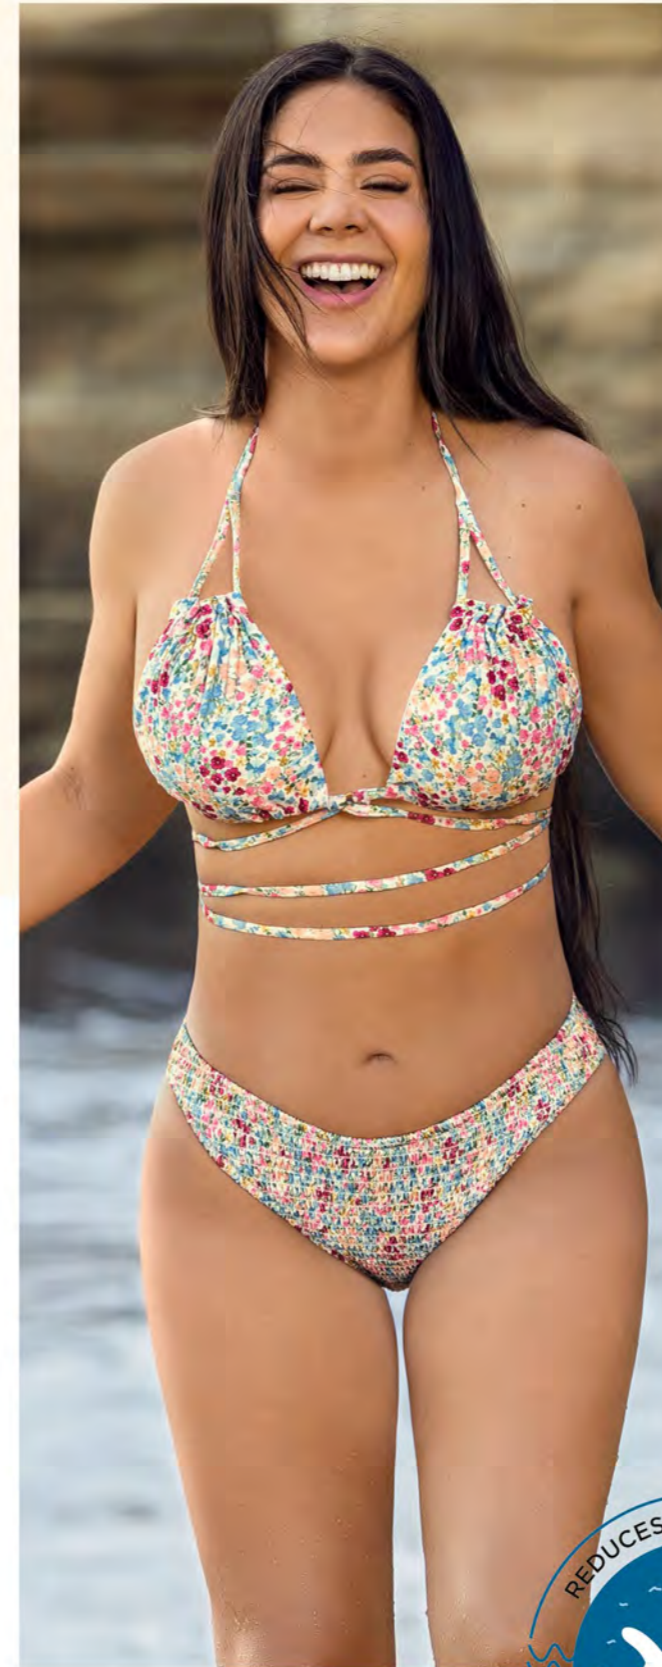

PAREO
Ref: 193471
Tallas S-M-L
Color 174

**CONTROL
SUAVE Y
CÓMODO**

Ref: 19A087N
Tallas XS-S-M-L
Color A21

Ref: 19A088
Tallas XS-S-M-L
Color A35

Ref: 19A088
Tallas XS-S-M-L
Color 700

Ref: 19A110
Tallas S-M-L
Color 018