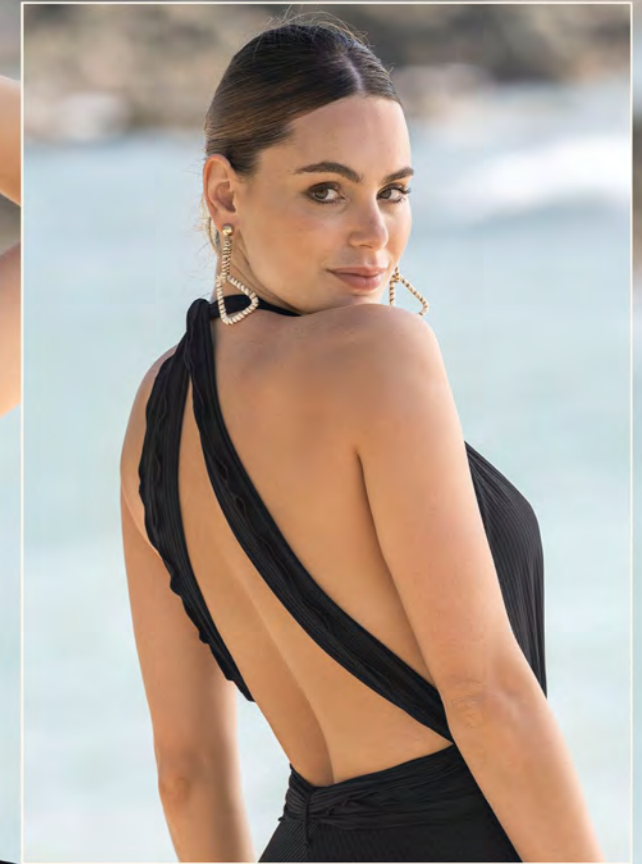

Ref: 19A087
Tallas XS-S-M-L
Color 700

**CONTROL
SUAVE Y
CÓMODO**