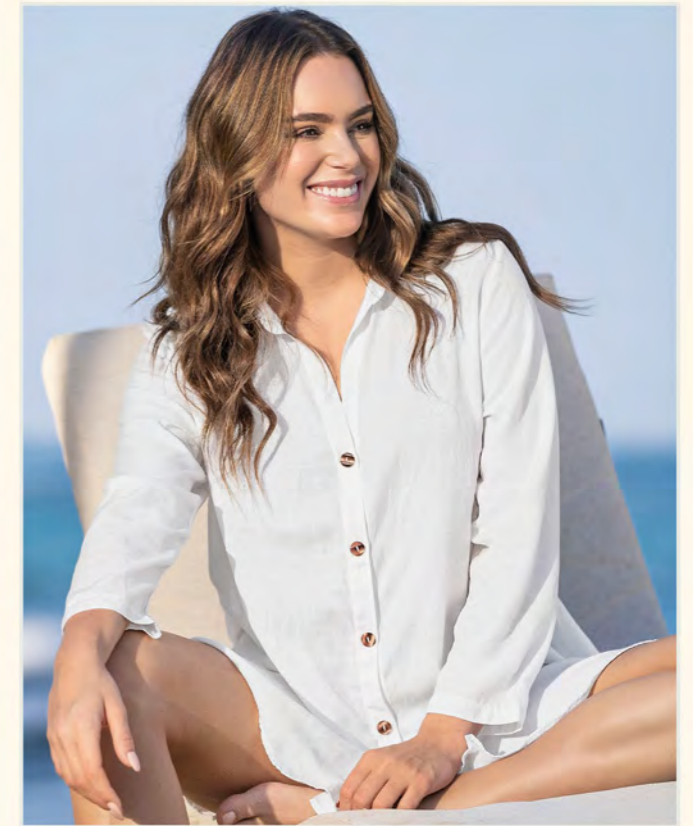

REVERSIBLE

REVERSIBLE

TOP
Ref: 192117R
Tallas S-M-L
Color 515

PANTY
Ref: 192635R
Tallas S-M-L
Color 515

Ref: 19A110N
Tallas S-M-L
Color 338

Ref: 193458
Tallas S-M-L
Color 000

BLUSA
Ref: 193466
Tallas S-M-L
Color 000