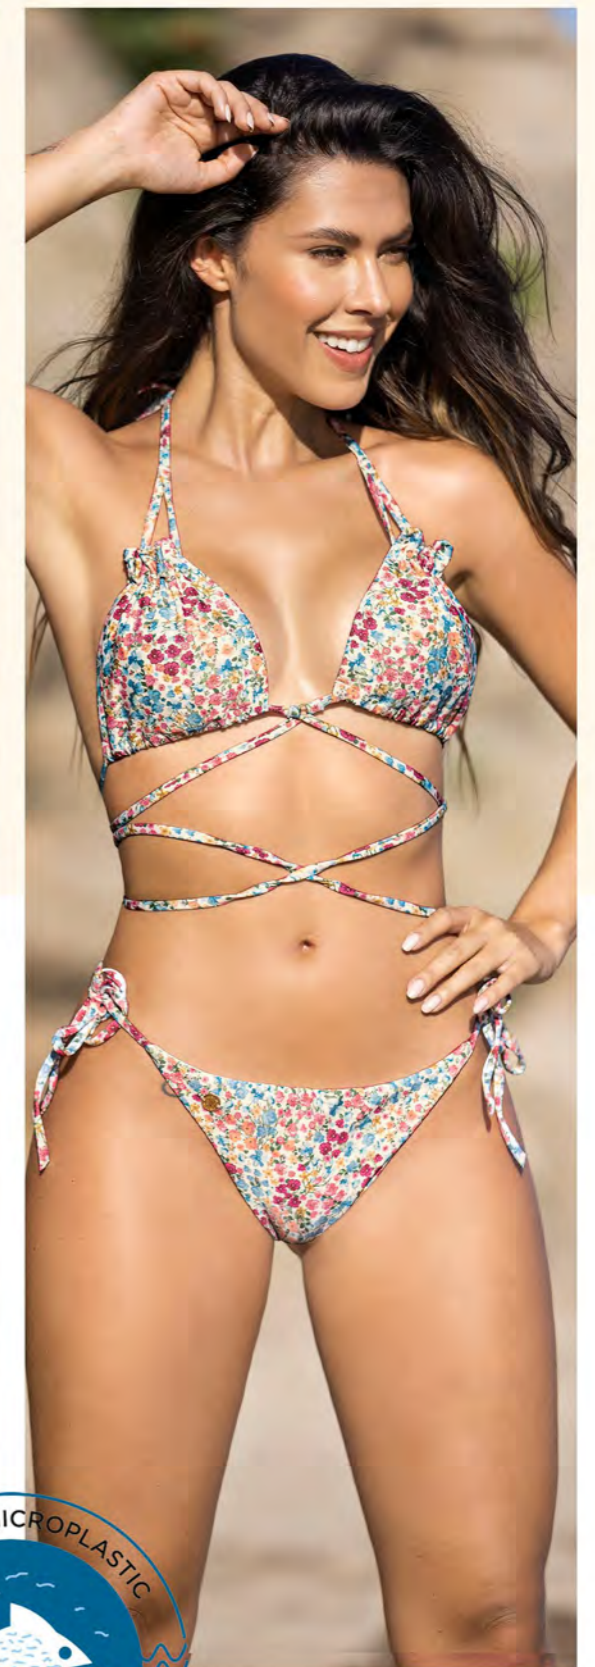

TOP
Ref: 192116
Tallas S-M-L
Color 018