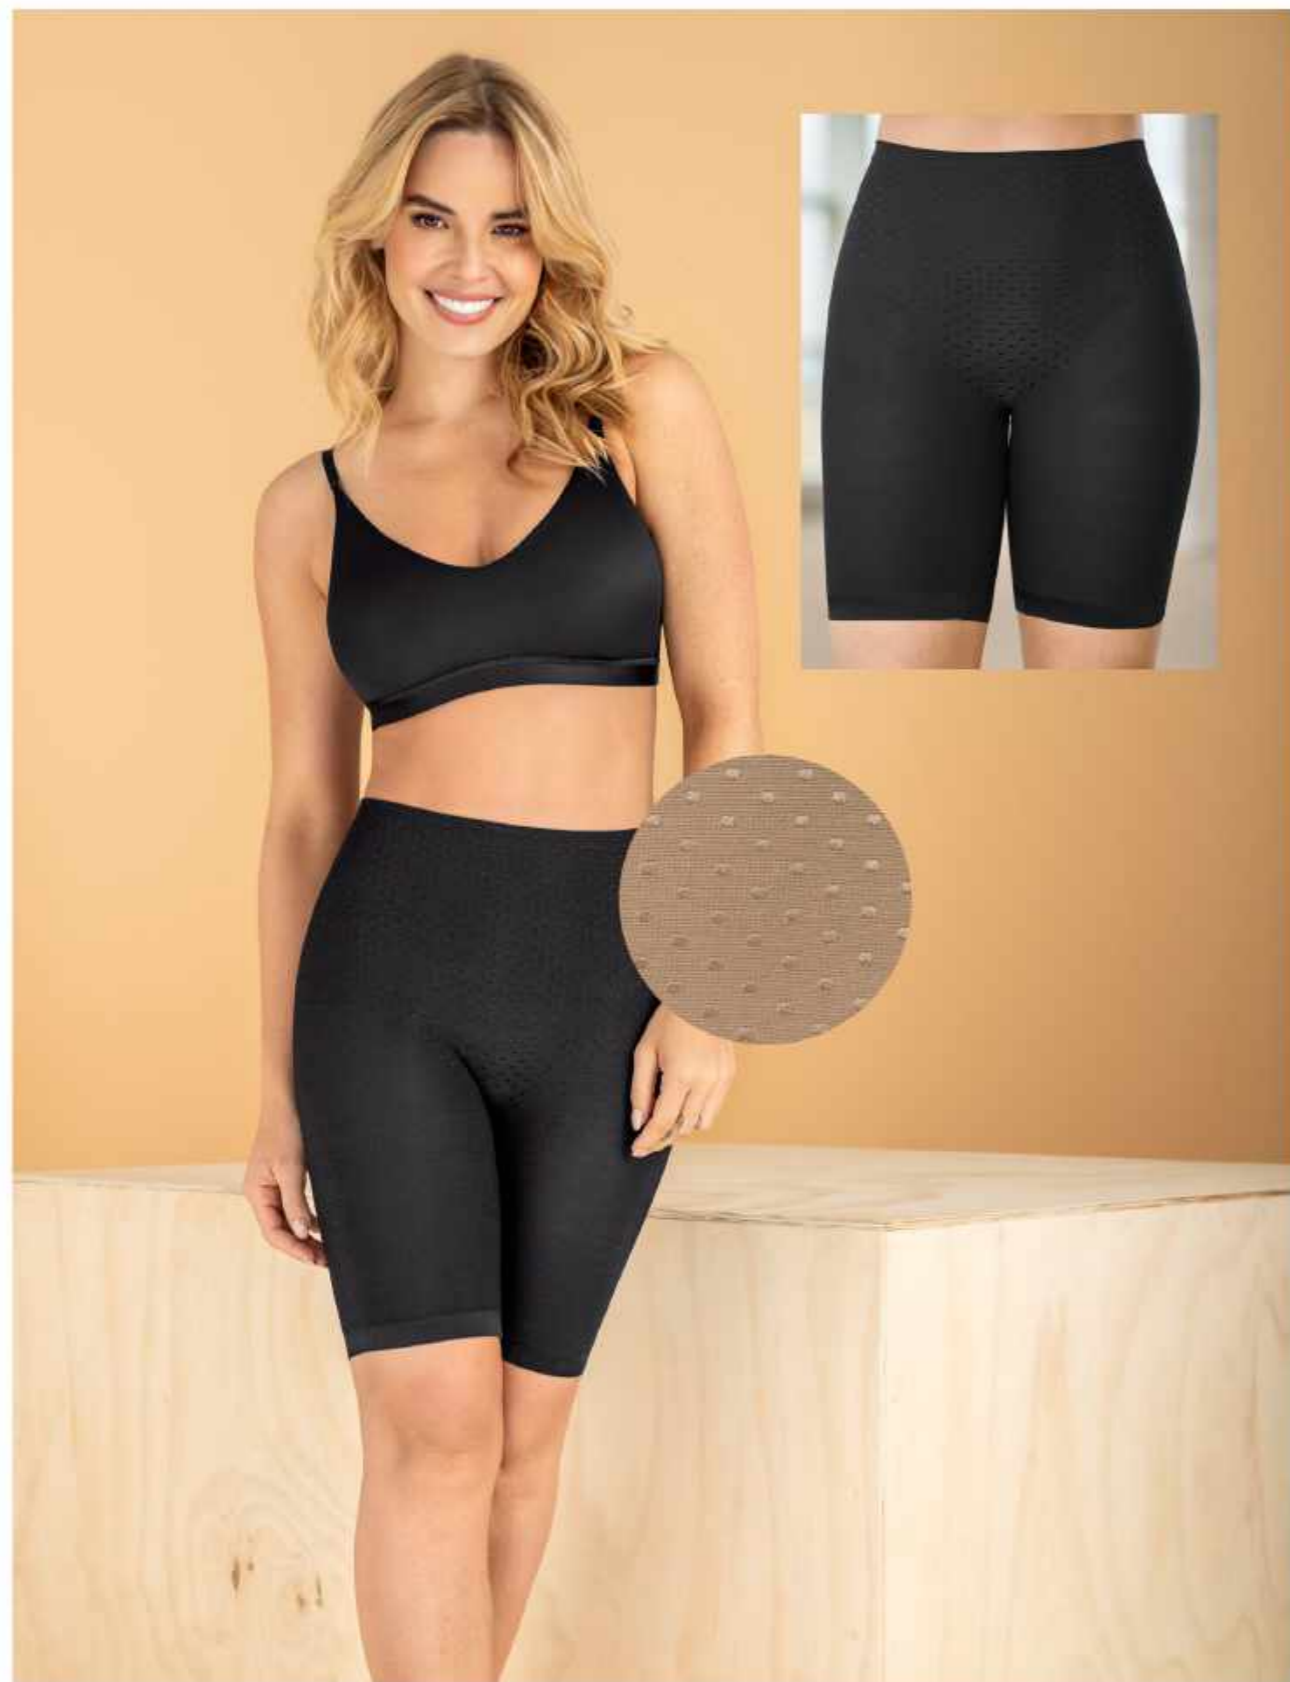

BRAGUITA TIPO SHORT INVISIBLE DE CONTROL SUAVE

Seamless Luxe Smoothing Slip Short

012966

S-M-L-XL