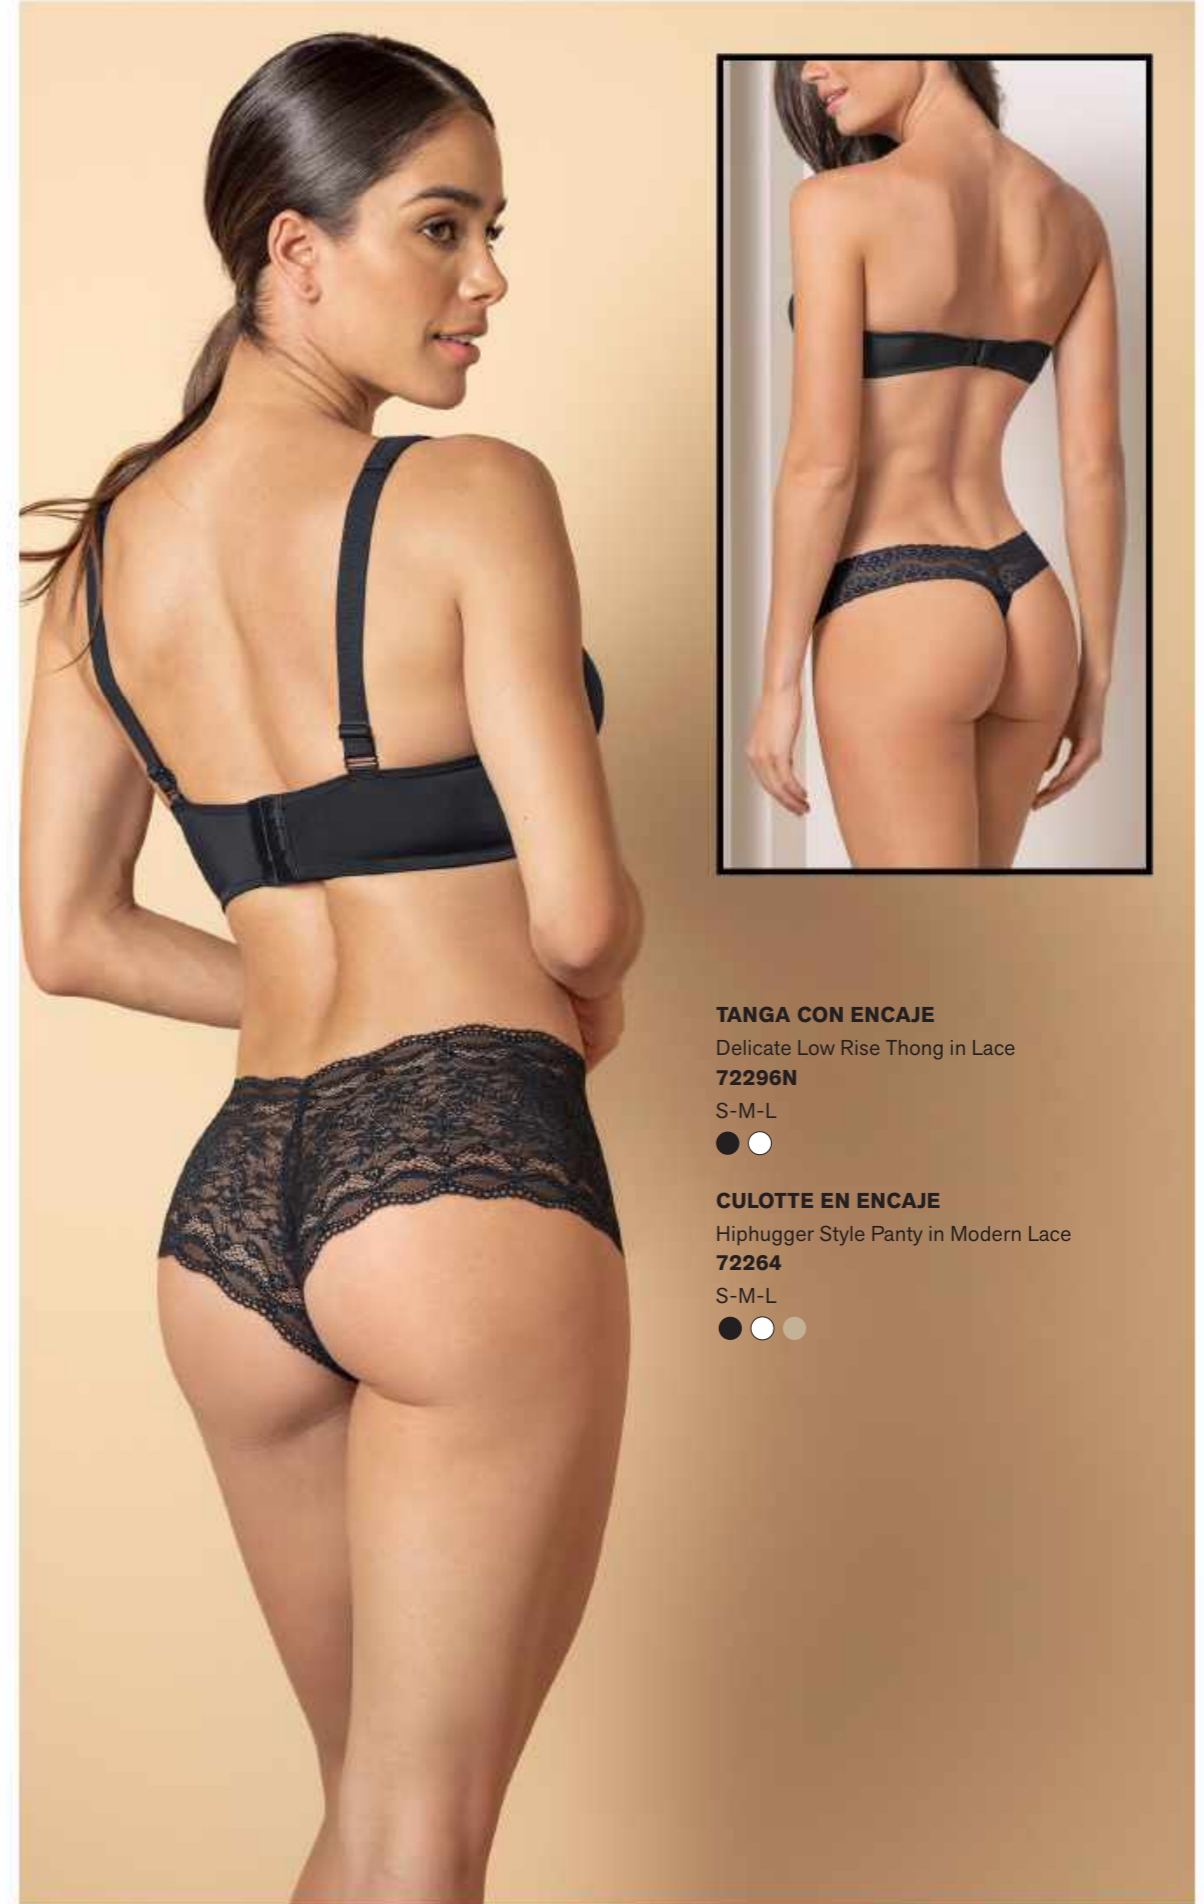

TANGA CON ENCAJE
Delicate Low Rise Thong in Lace
72296N
S-M-L
● ○

CULOTTE EN ENCAJE
Hiphugger Style Panty in Modern Lace
72264
S-M-L
● ○ ●